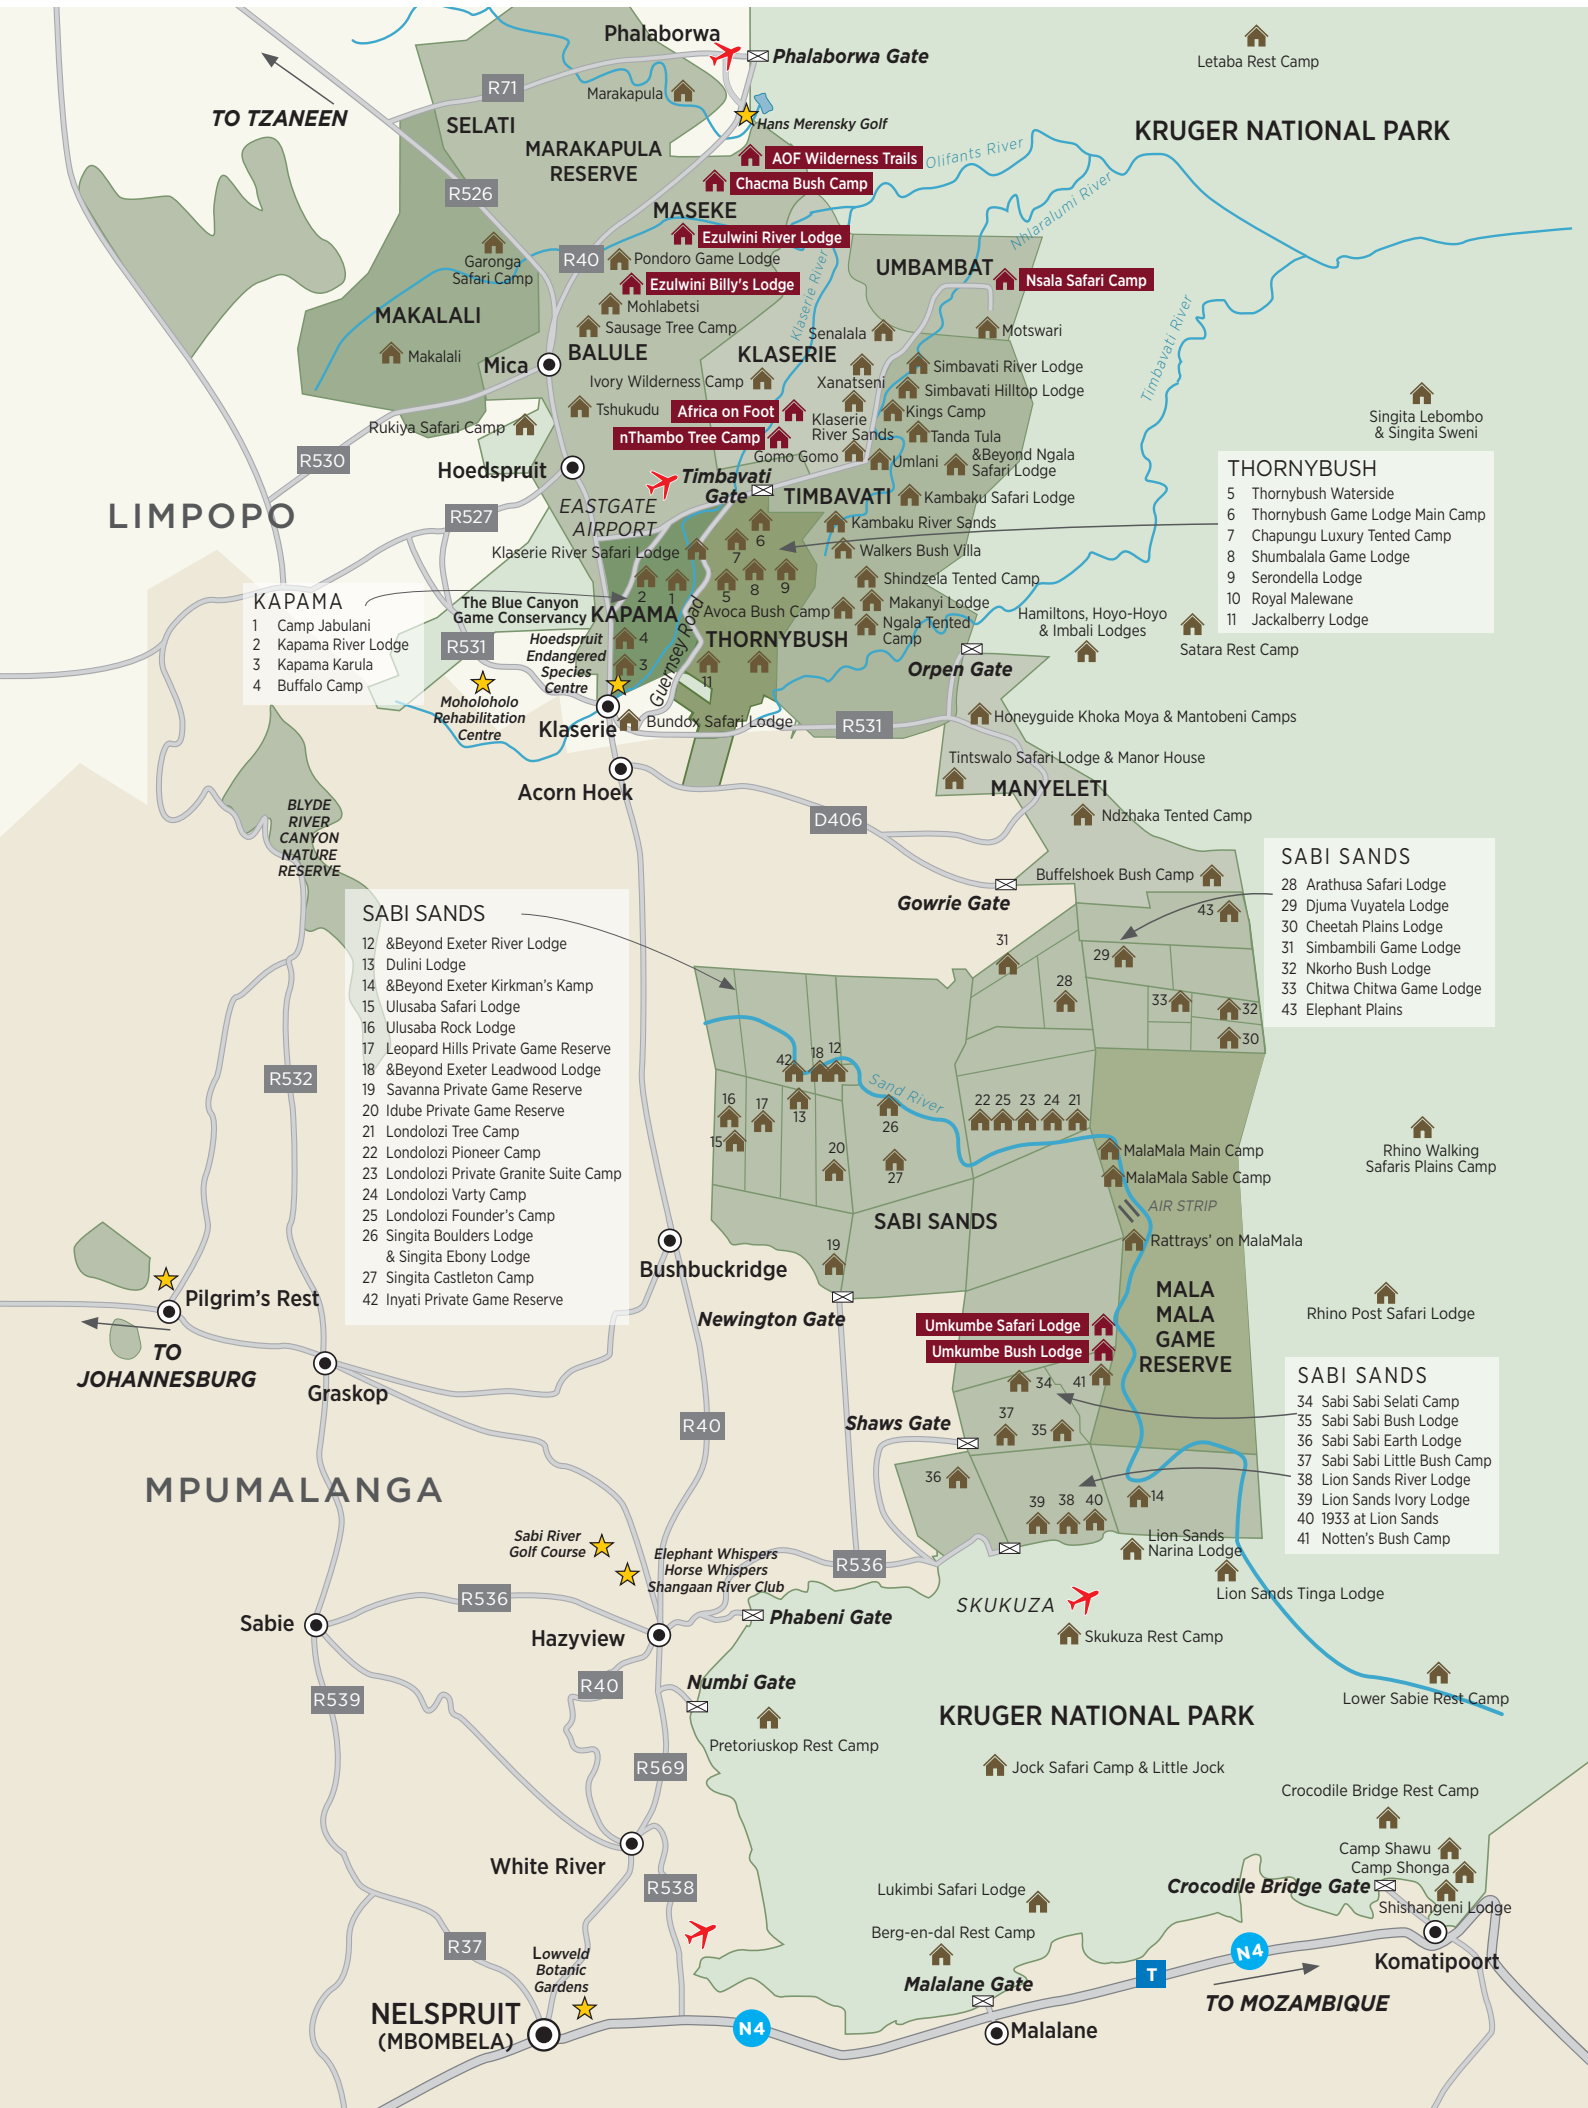

# SUNDESTINATIONS™

- KAPAMA**
- 1 Camp Jabulani
  - 2 Kapama River Lodge
  - 3 Kapama Karula
  - 4 Buffalo Camp

- SABI SANDS**
- 12 &Beyond Exeter River Lodge
  - 13 Dulini Lodge
  - 14 &Beyond Exeter Kirkman's Kamp
  - 15 Ulusaba Safari Lodge
  - 16 Ulusaba Rock Lodge
  - 17 Leopard Hills Private Game Reserve
  - 18 &Beyond Exeter Leadwood Lodge
  - 19 Savanna Private Game Reserve
  - 20 Idube Private Game Reserve
  - 21 Londolozi Tree Camp
  - 22 Londolozi Pioneer Camp
  - 23 Londolozi Private Granite Suite Camp
  - 24 Londolozi Varty Camp
  - 25 Londolozi Founder's Camp
  - 26 Singita Boulders Lodge & Singita Ebony Lodge
  - 27 Singita Castleton Camp
  - 42 Inyati Private Game Reserve

- THORNYBUSH**
- 5 Thornybush Waterside
  - 6 Thornybush Game Lodge Main Camp
  - 7 Chapungu Luxury Tented Camp
  - 8 Shumbalala Game Lodge
  - 9 Serondella Lodge
  - 10 Royal Malewane
  - 11 Jackalberry Lodge

- SABI SANDS**
- 28 Arathusa Safari Lodge
  - 29 Djuma Vuyatela Lodge
  - 30 Cheetah Plains Lodge
  - 31 Simbambili Game Lodge
  - 32 Nkorho Bush Lodge
  - 33 Chitwa Chitwa Game Lodge
  - 43 Elephant Plains

- SABI SANDS**
- 34 Sabi Sabi Selati Camp
  - 35 Sabi Sabi Bush Lodge
  - 36 Sabi Sabi Earth Lodge
  - 37 Sabi Sabi Little Bush Camp
  - 38 Lion Sands River Lodge
  - 39 Lion Sands Ivory Lodge
  - 40 1933 at Lion Sands
  - 41 Notten's Bush Camp