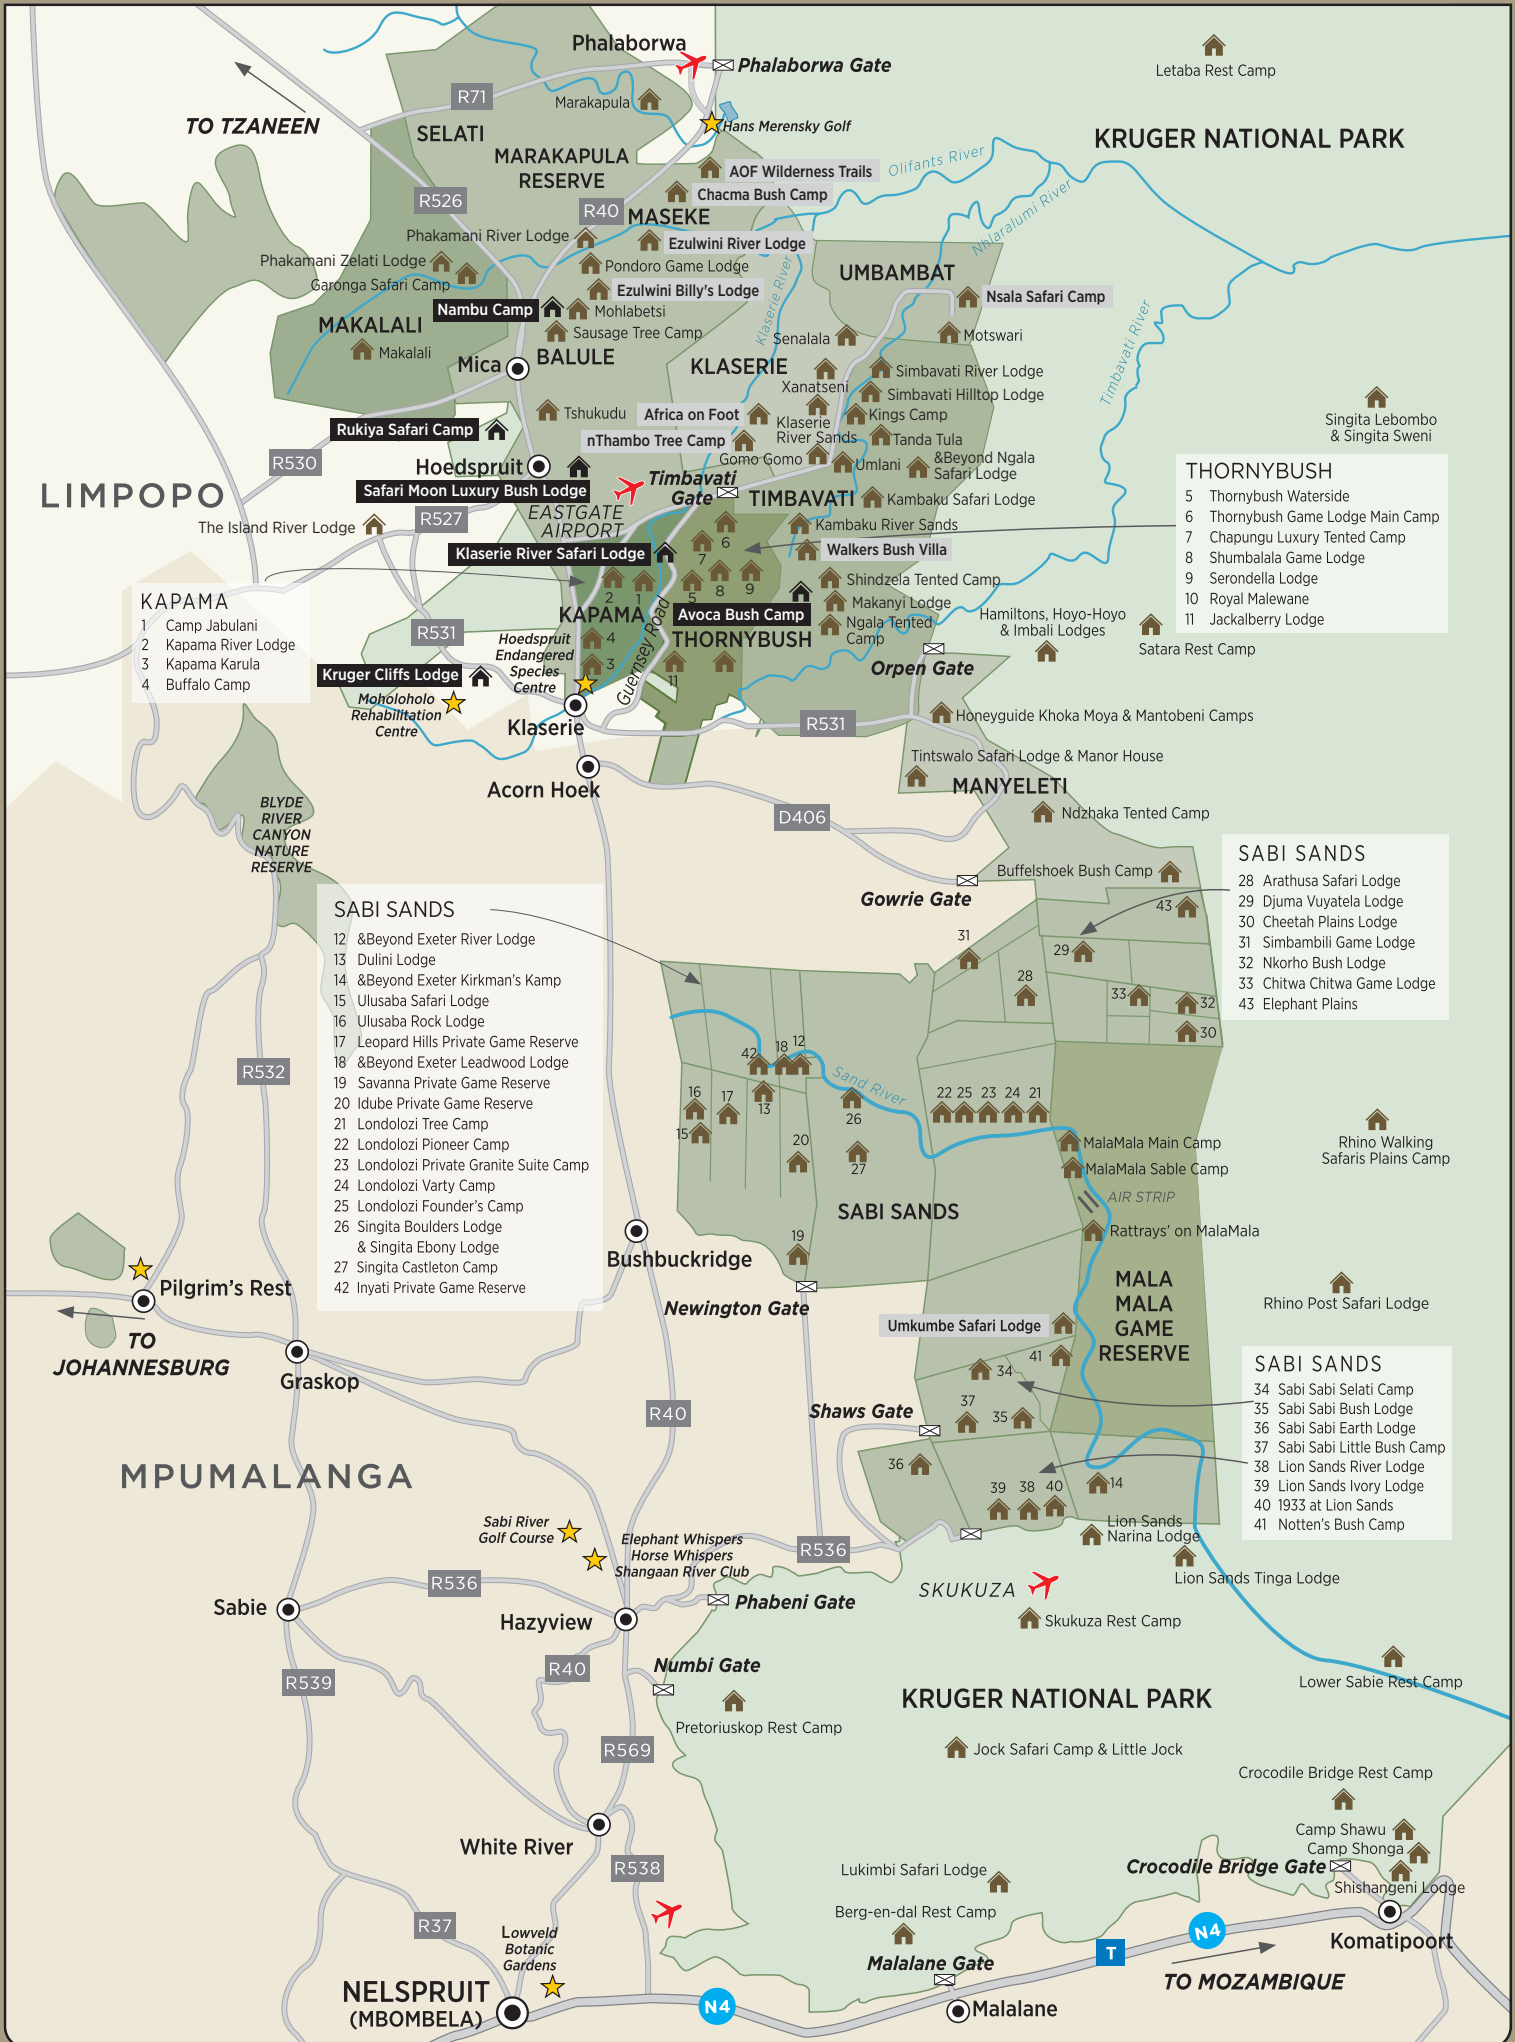

# AFRICAN RETREATS

- THORNYBUSH**
- 5 Thornybush Waterside
  - 6 Thornybush Game Lodge Main Camp
  - 7 Chapungu Luxury Tented Camp
  - 8 Shumbalala Game Lodge
  - 9 Serondella Lodge
  - 10 Royal Malewane
  - 11 Jackalberry Lodge

- KAPAMA**
- 1 Camp Jabulani
  - 2 Kapama River Lodge
  - 3 Kapama Karula
  - 4 Buffalo Camp

- SABI SANDS**
- 12 &Beyond Exeter River Lodge
  - 13 Dulini Lodge
  - 14 &Beyond Exeter Kirkman's Kamp
  - 15 Ulusaba Safari Lodge
  - 16 Ulusaba Rock Lodge
  - 17 Leopard Hills Private Game Reserve
  - 18 &Beyond Exeter Leadwood Lodge
  - 19 Savanna Private Game Reserve
  - 20 Idube Private Game Reserve
  - 21 Londolozzi Tree Camp
  - 22 Londolozzi Pioneer Camp
  - 23 Londolozzi Private Granite Suite Camp
  - 24 Londolozzi Varty Camp
  - 25 Londolozzi Founder's Camp
  - 26 Singita Boulders Lodge & Singita Ebony Lodge
  - 27 Singita Castleton Camp
  - 42 Inyati Private Game Reserve

- SABI SANDS**
- 28 Arathusa Safari Lodge
  - 29 Djuma Vuyatela Lodge
  - 30 Cheetah Plains Lodge
  - 31 Simbambili Game Lodge
  - 32 Nkorho Bush Lodge
  - 33 Chitwa Chitwa Game Lodge
  - 43 Elephant Plains

- SABI SANDS**
- 34 Sabi Sabi Selati Camp
  - 35 Sabi Sabi Bush Lodge
  - 36 Sabi Sabi Earth Lodge
  - 37 Sabi Sabi Little Bush Camp
  - 38 Lion Sands River Lodge
  - 39 Lion Sands Ivory Lodge
  - 40 1933 at Lion Sands
  - 41 Notten's Bush Camp